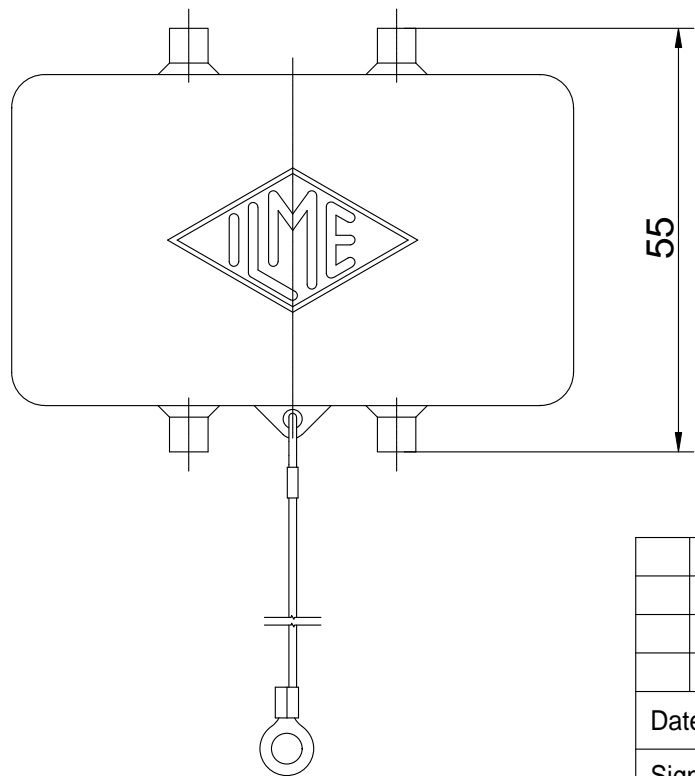

Diritti riservati All rights reserved

Date 14.12.2006	CHCW 10		Scale
Sign.	cover, with pegs AA		1:1
			